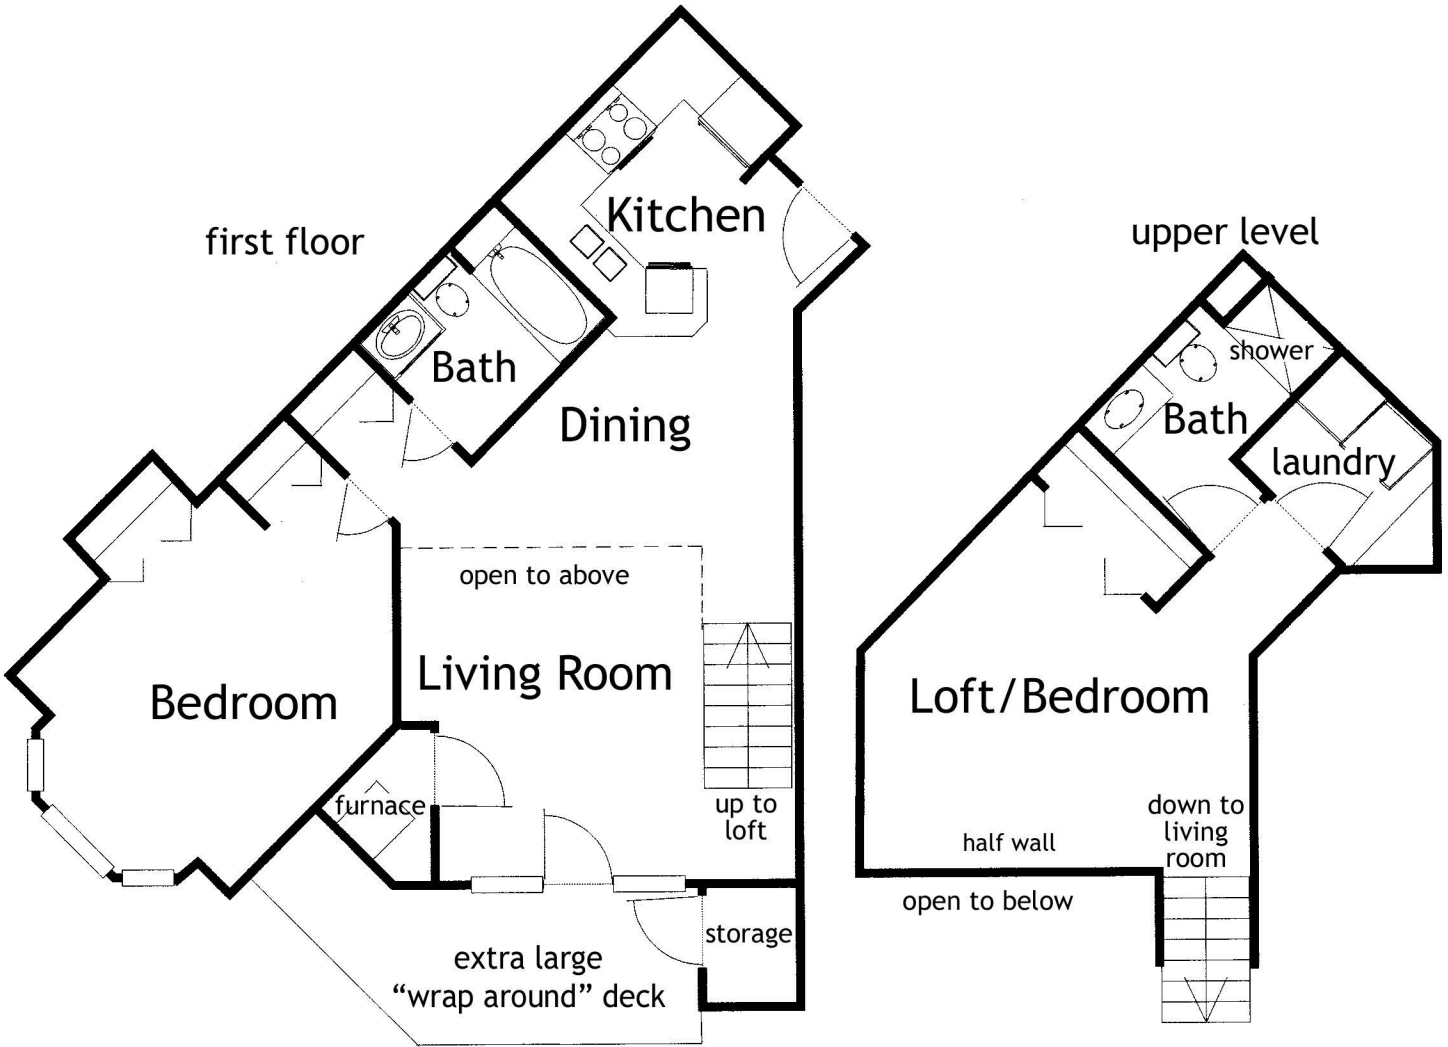

Yorktown Estates

M1 The Marquette I
 2 bedroom loft / 2 baths - 1100 square ft.
 201 and 301 S. Yellowstone

10/2021

*Square footage, floor plans, room dimensions and amenities may vary from those shown here.