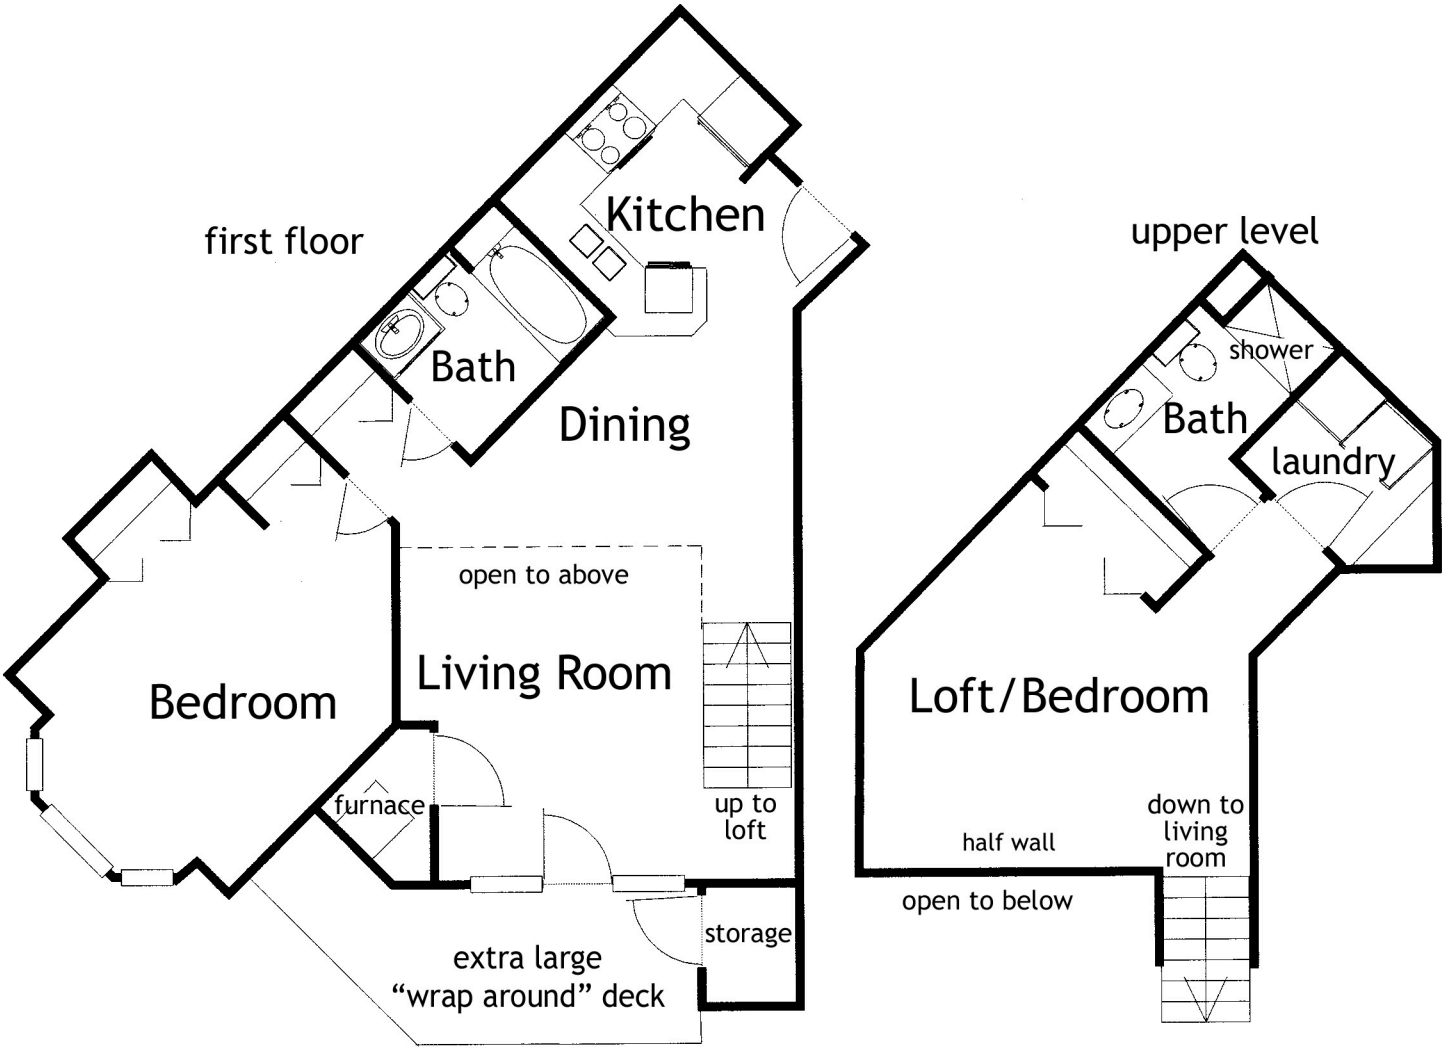

Yorktown Estates

M1 The Marquette I
 2 bedroom loft / 2 baths - 1100 square ft.
 201 and 301 S. Yellowstone

10/2021

*Square footage, floor plans, room dimensions and amenities may vary from those shown here.