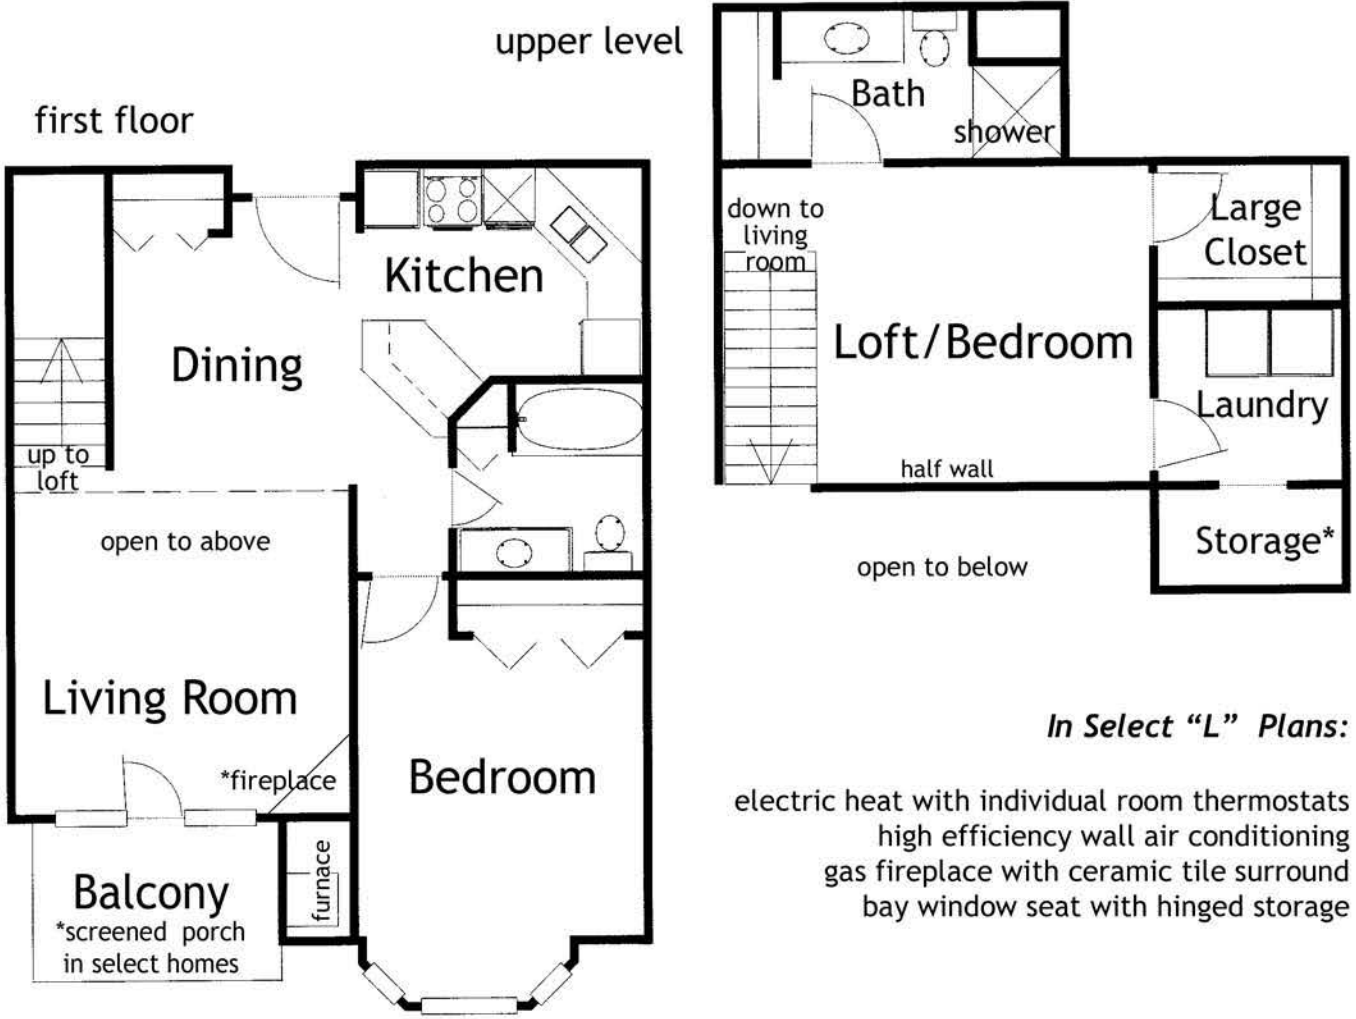

Yorktown Estates

L **The Landon**
 2 bedroom loft / 2 baths
 1160 - 1191 square feet

10/2021

In Select "L" Plans:
 electric heat with individual room thermostats
 high efficiency wall air conditioning
 gas fireplace with ceramic tile surround
 bay window seat with hinged storage