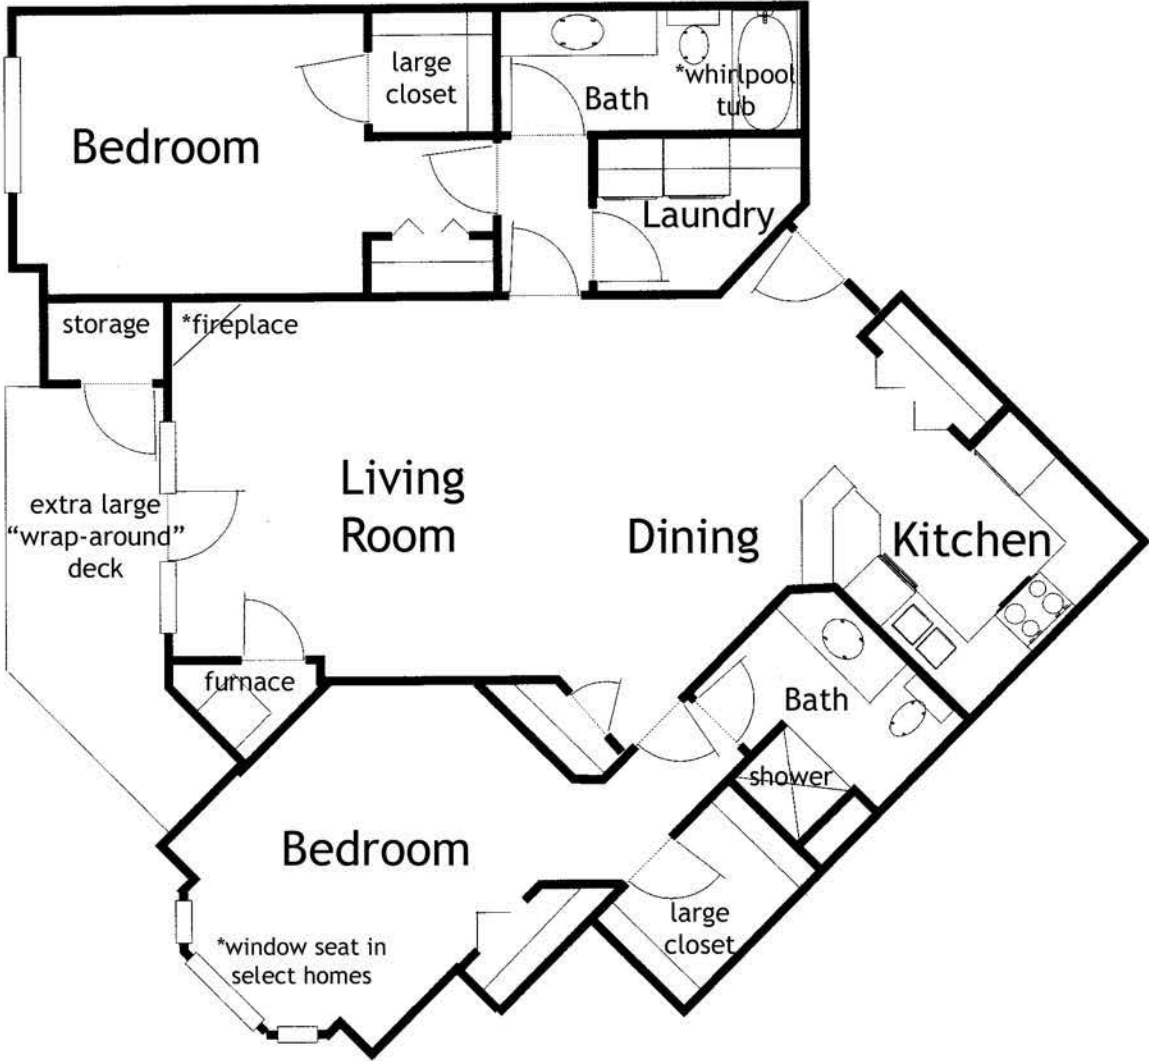

Yorktown Estates

K2 The Kettering

2 bedrooms / 2 baths - upper floor
1330 square feet

10/2021

*Square footage, floor plans, room dimensions and amenities may vary from those shown here.

Address: _____ Rent: \$ _____ Deposit: \$ _____