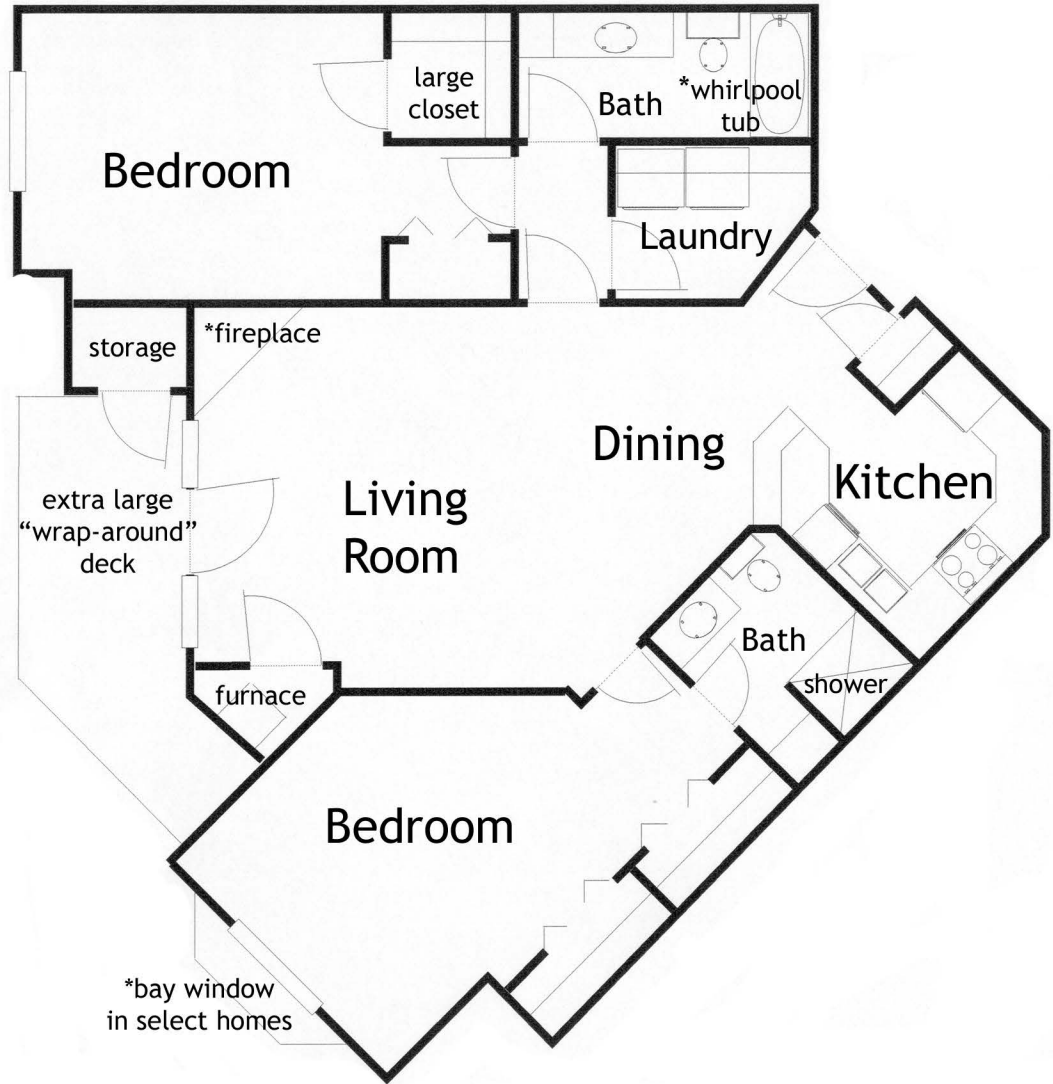

Yorktown Estates

K2 The Kettering
2 bedrooms / 2 baths - ground floor
1230 square feet

10/2021

*Square footage, floor plans, room dimensions and amenities may vary from those shown here.

Address: _____ Rent: \$ _____ Deposit: \$ _____