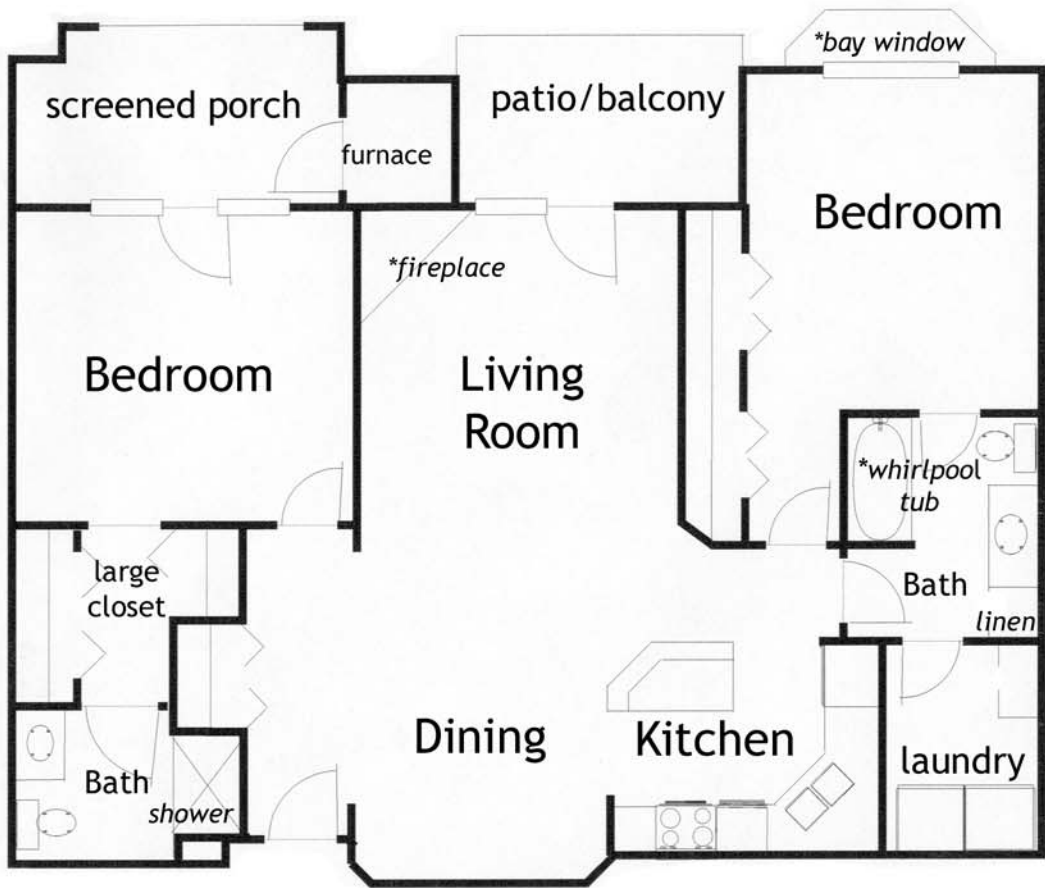

# Yorktown Estates

**J** **The Juneau**  
2 bedrooms / 2 baths  
1200 square feet

10/2021

\*Square footage, floor plans, room dimensions and amenities may vary from those shown here.

Address: \_\_\_\_\_ Rent: \$ \_\_\_\_\_ Deposit: \$ \_\_\_\_\_