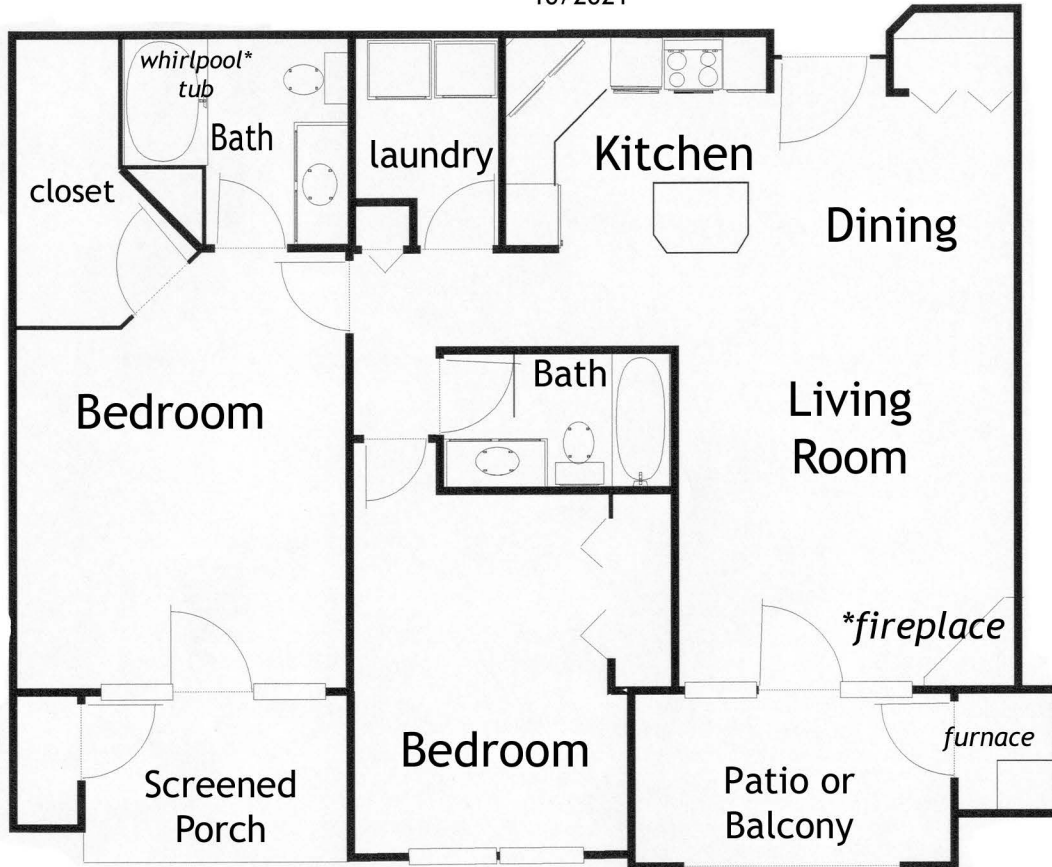

Yorktown Estates

G The Grayson

2 bedrooms / 2 baths
1206 square feet

10/2021

with 1-3/4 baths

*Square footage, floor plans, room dimensions and amenities may vary from those shown here.

Address: _____ Rent: \$ _____ Deposit: \$ _____