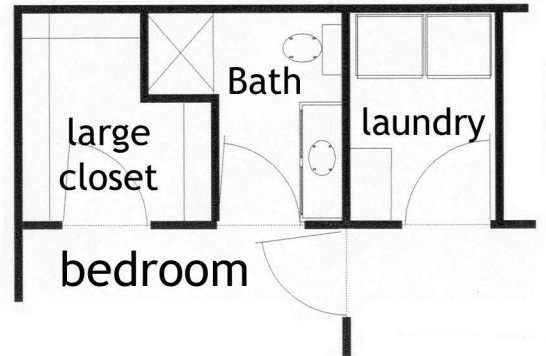

Yorktown Estates

G The Grayson

2 bedrooms / 2 baths
1206 square feet

10/2021

with 1-3/4 baths

*Square footage, floor plans, room dimensions and amenities may vary from those shown here.

Address: _____ Rent: \$ _____ Deposit: \$ _____