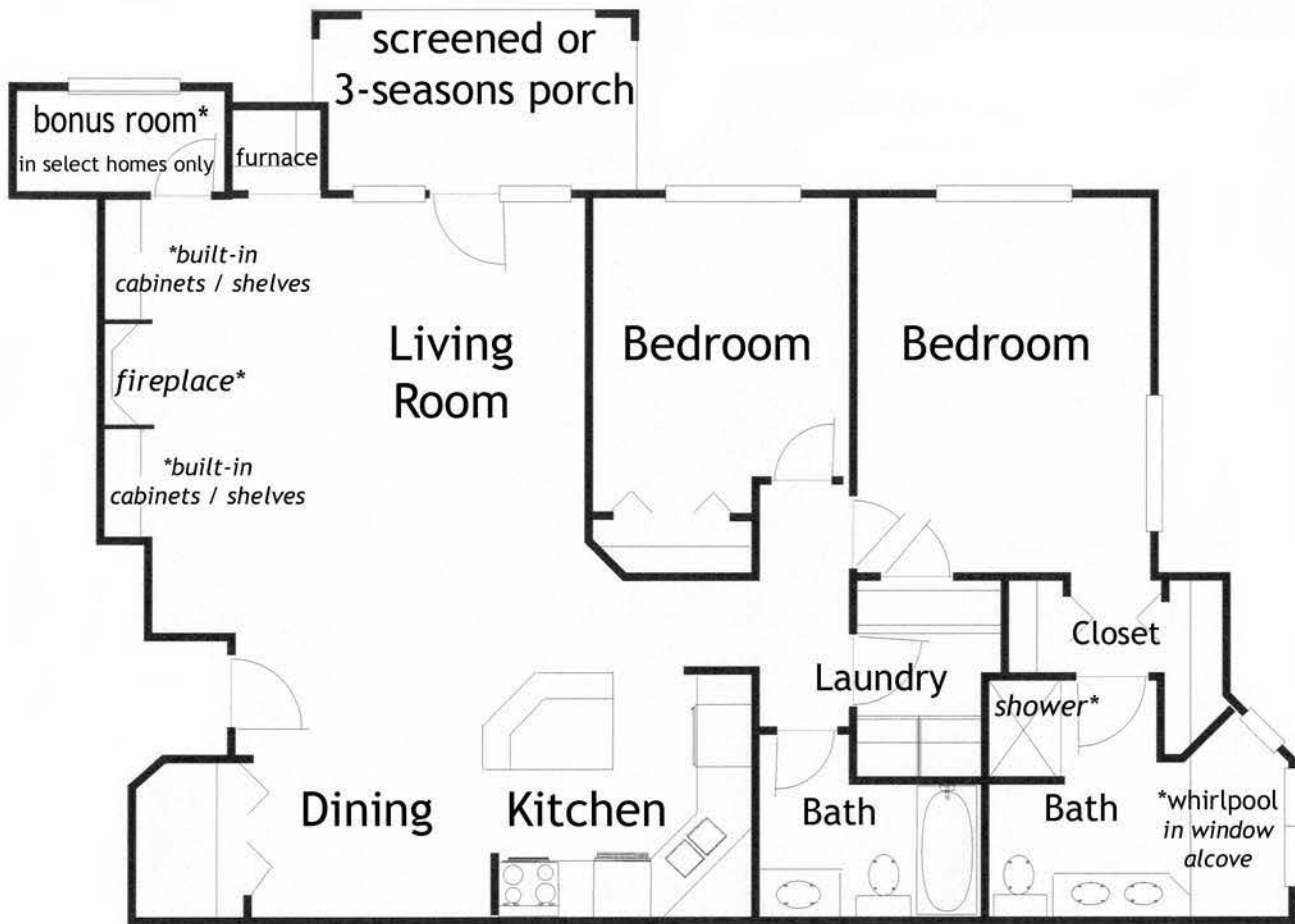

Yorktown Estates

E2 The Essex 2
 2 bedrooms / 2 baths
 1250 - 1366 square feet

10/2021

*Square footage, floor plans, room dimensions and amenities may vary from those shown here.

Address: _____ Rent: \$ _____ Deposit: \$ _____