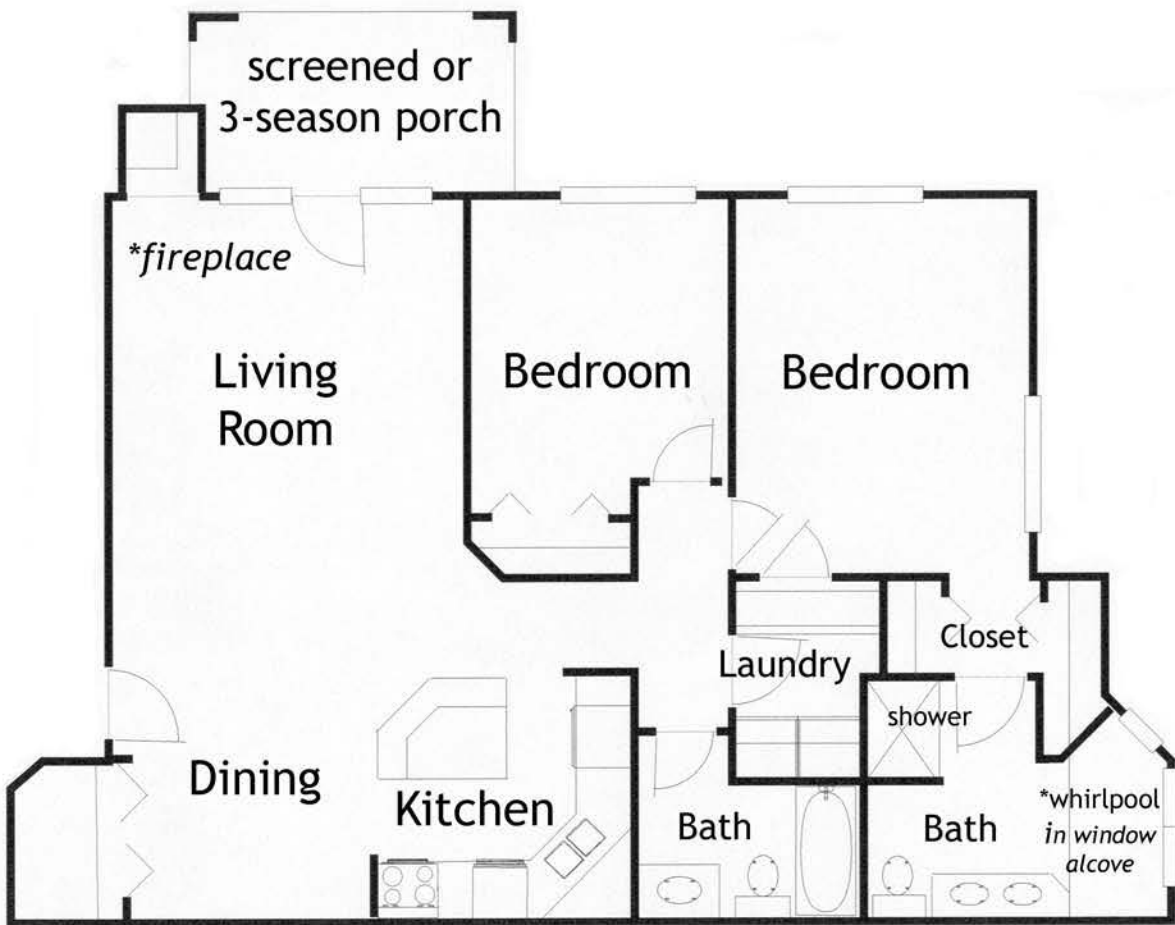

# Yorktown Estates

**E1** The Essex 1  
2 bedrooms / 2 baths  
1250 - 1366 square feet

10/2021

\*Square footage, floor plans, room dimensions and amenities may vary from those shown here.

Address: \_\_\_\_\_ Rent: \$ \_\_\_\_\_ Deposit: \$ \_\_\_\_\_