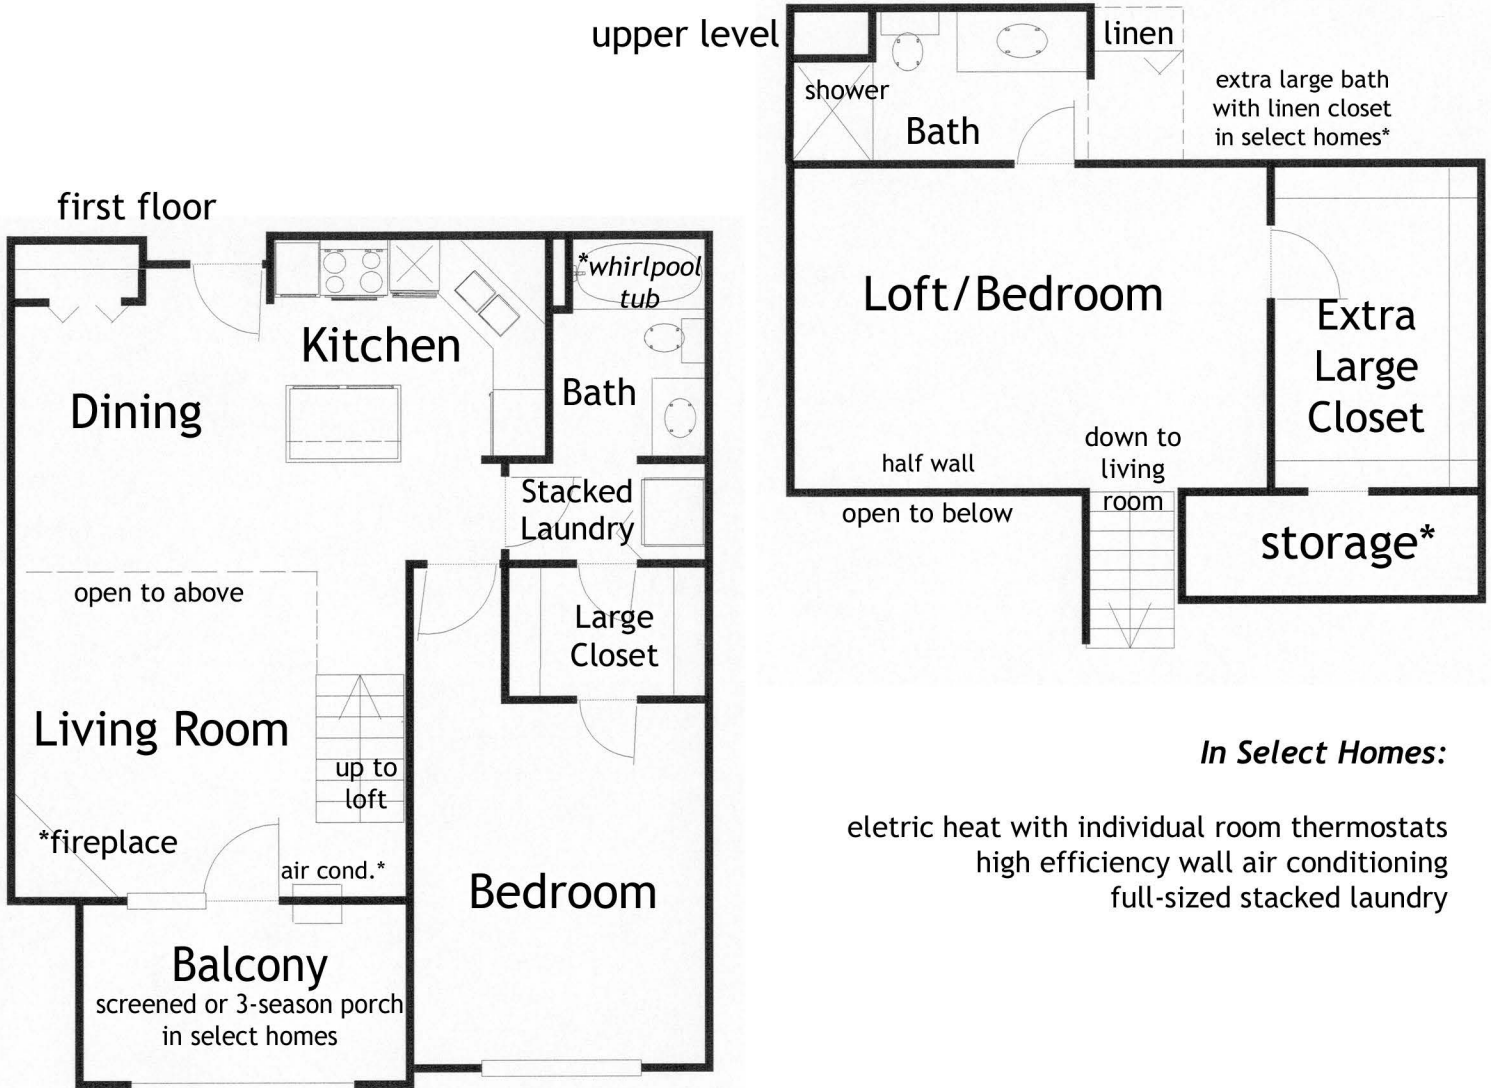

Yorktown Estates

C2 The Cambria II

2 bedroom loft / 2 baths
1255 - 1438 square feet

10/2021

In Select Homes:

- electric heat with individual room thermostats
- high efficiency wall air conditioning
- full-sized stacked laundry