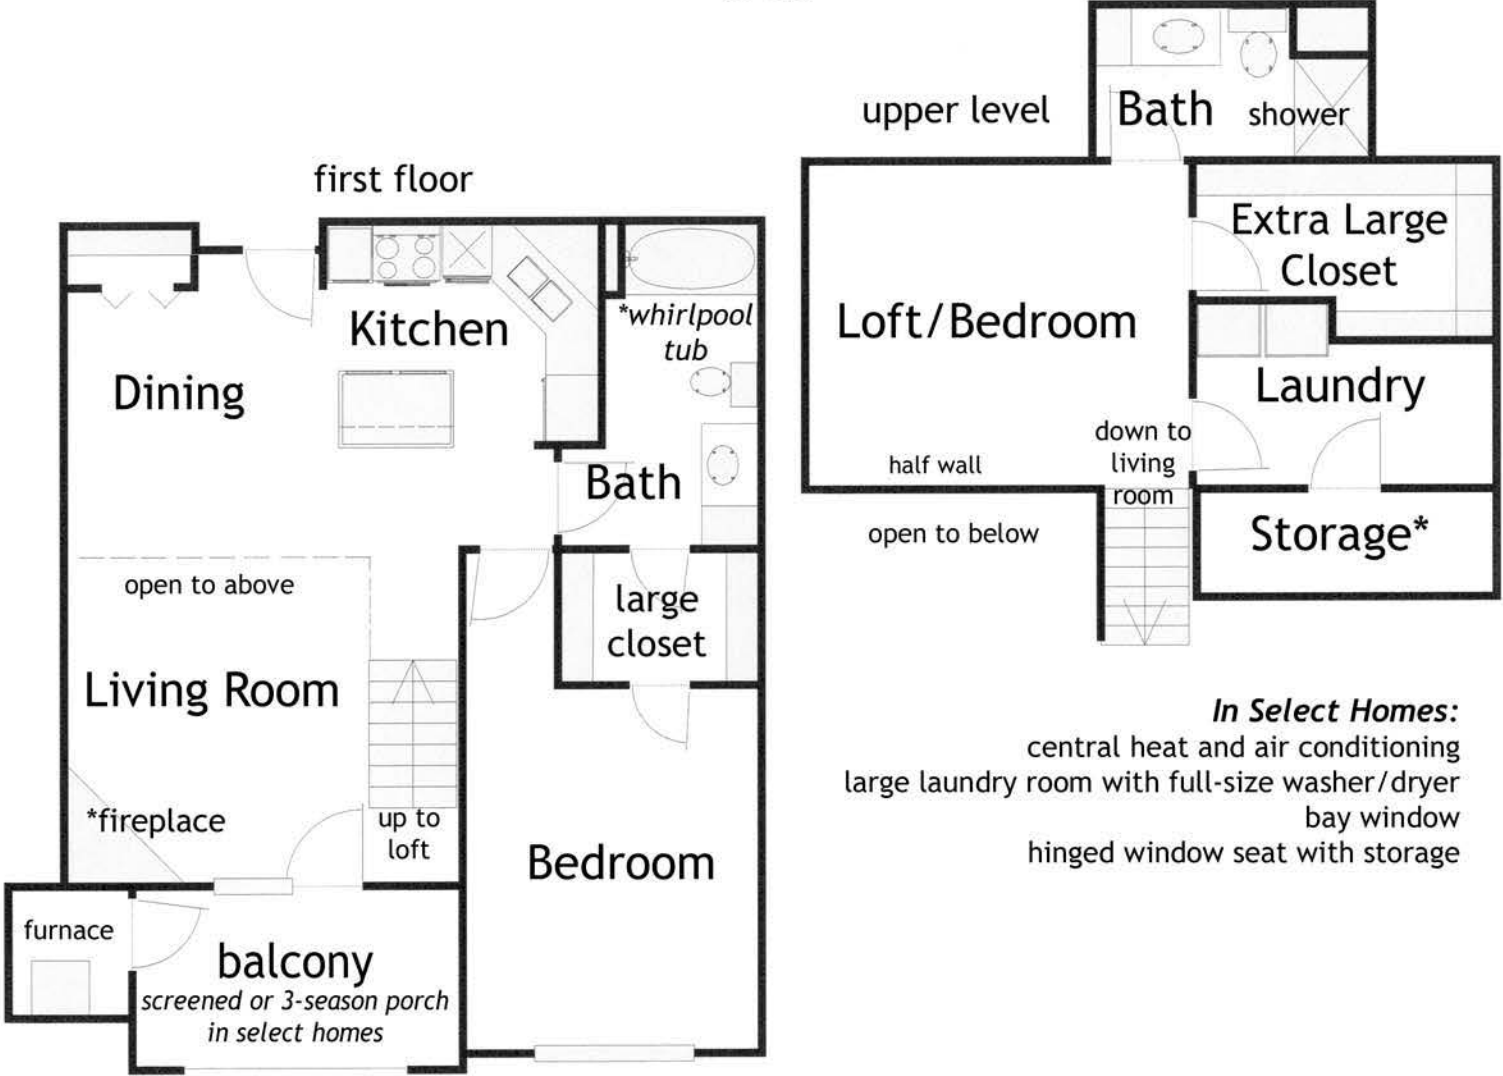

Yorktown Estates

C1 The Cambria I

2 bedroom loft / 2 baths
1255 - 1438 square feet

10/2021

In Select Homes:
 central heat and air conditioning
 large laundry room with full-size washer/dryer
 bay window
 hinged window seat with storage