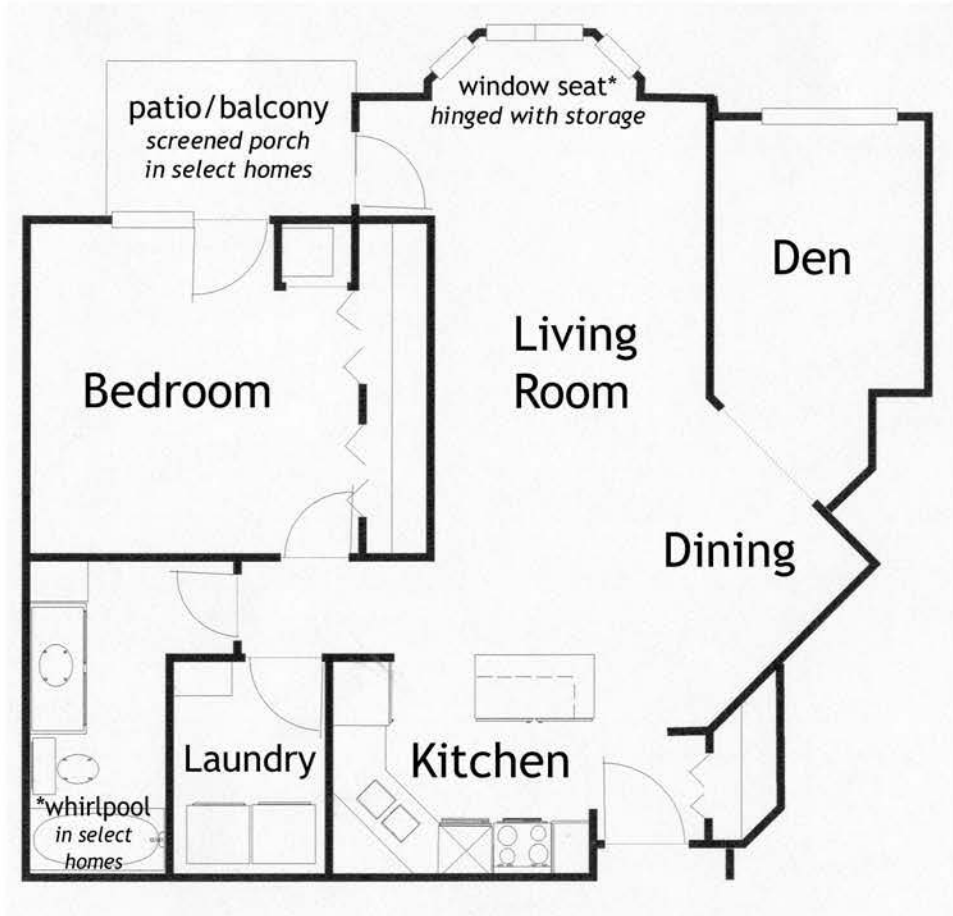

# **B** The Bedford

1 bedroom with den - 1031-1043 square feet

10/2021

\*Square footage, floor plans, room dimensions and amenities may vary from those shown here.

Address: \_\_\_\_\_ Rent: \$ \_\_\_\_\_ Deposit: \$ \_\_\_\_\_