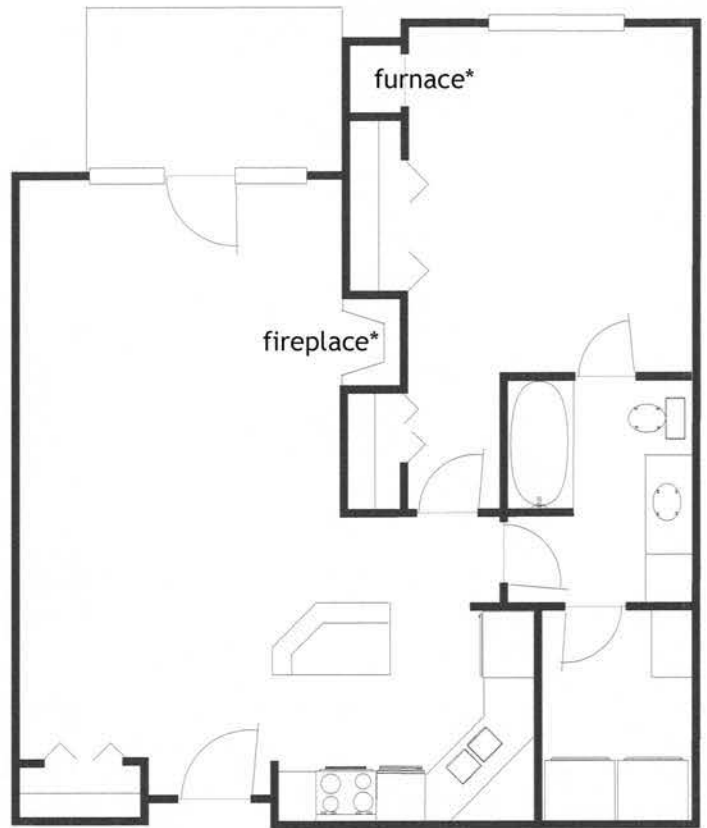

Yorktown Estates

A The Andover

1 bedroom ranch - 825 - 842 square feet

10/2021

option 1

In select homes:

- electric heat with individual room thermostats
- high efficiency wall air conditioning
- bay window - hinged window seat with storage
- attractive gas fireplace with ceramic or marble surround

option 2

In select homes:

- central heat and air conditioning
- triple-wide French patio door

*Square footage, floor plans, room dimensions and amenities may vary from those shown here.

Address: _____ Rent: \$ _____ Deposit: \$ _____