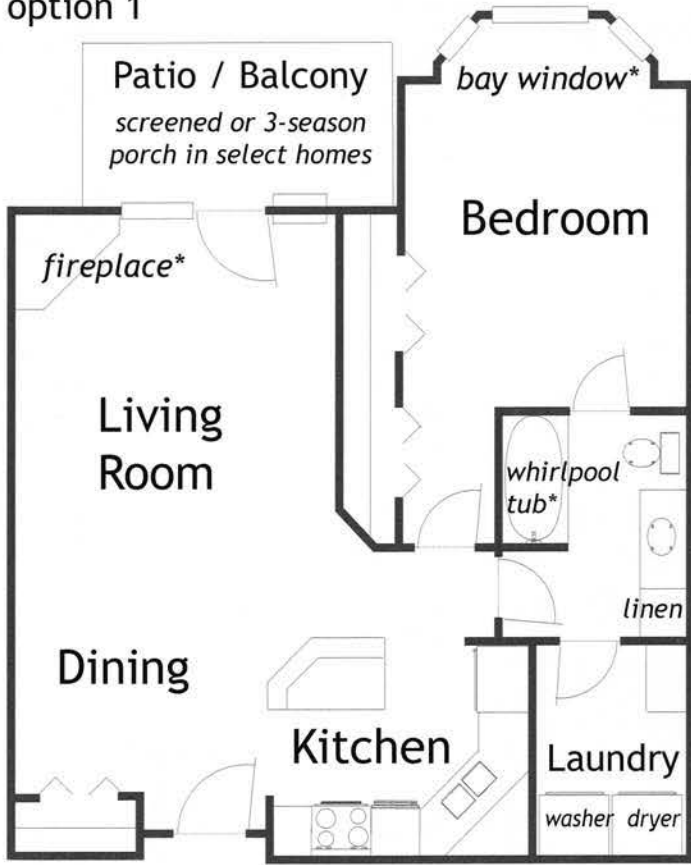

Yorktown Estates

A The Andover

1 bedroom ranch - 825 - 842 square feet

10/2021

option 1

In select homes:

- electric heat with individual room thermostats
- high efficiency wall air conditioning
- bay window - hinged window seat with storage
- attractive gas fireplace with ceramic or marble surround

option 2

In select homes:

- central heat and air conditioning
- triple-wide French patio door

*Square footage, floor plans, room dimensions and amenities may vary from those shown here.

Address: _____ Rent: \$ _____ Deposit: \$ _____