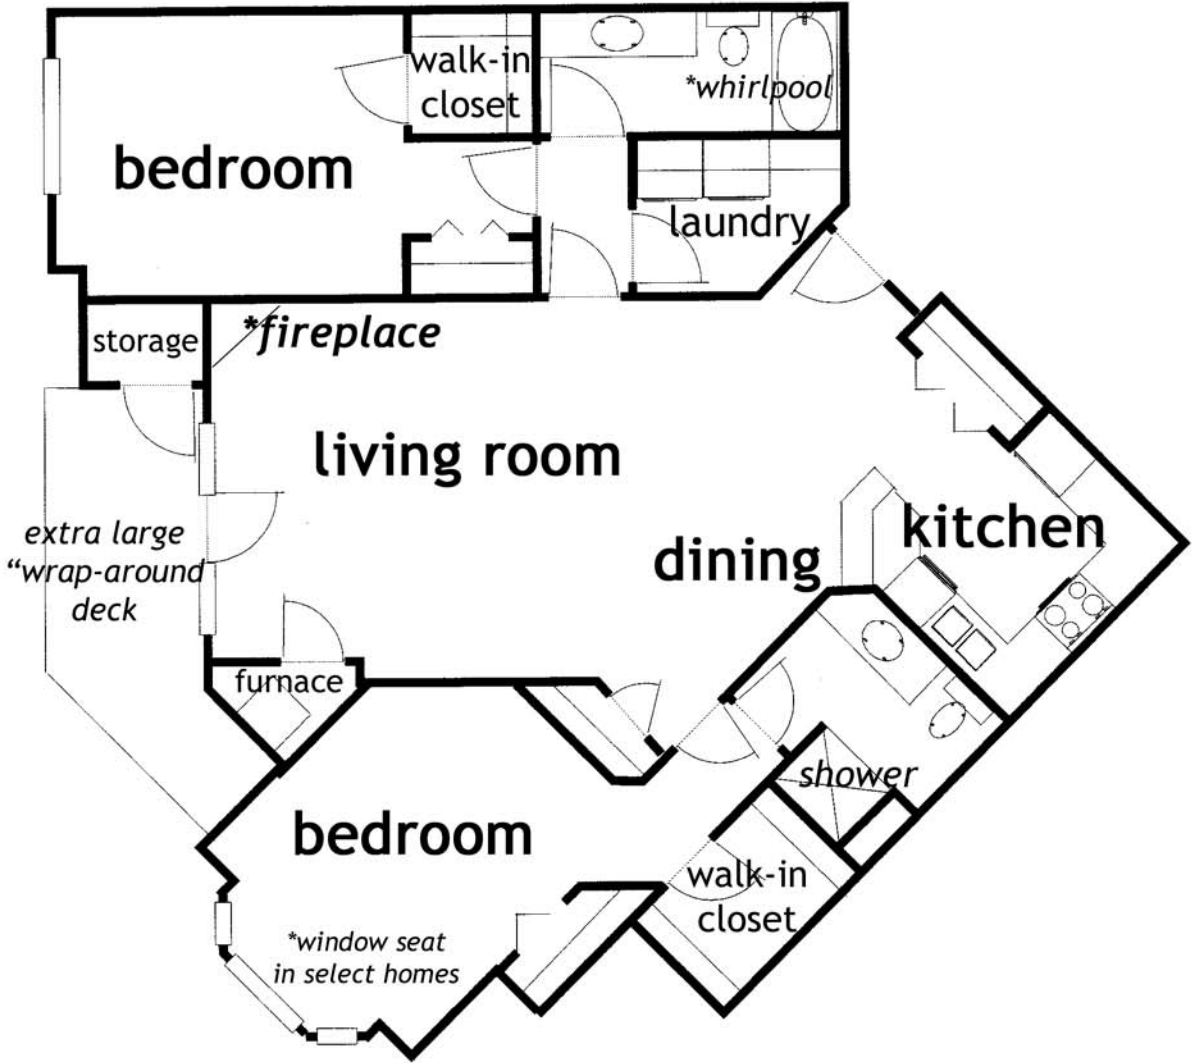

Yorktown Estates

K2 The Kettering
2 bedrooms / 2 baths - upper floor
1330 square feet

*Square footage, floor plans, room dimensions and amenities may vary from those shown here.

Address: _____ Rent: \$ _____ Deposit: \$ _____